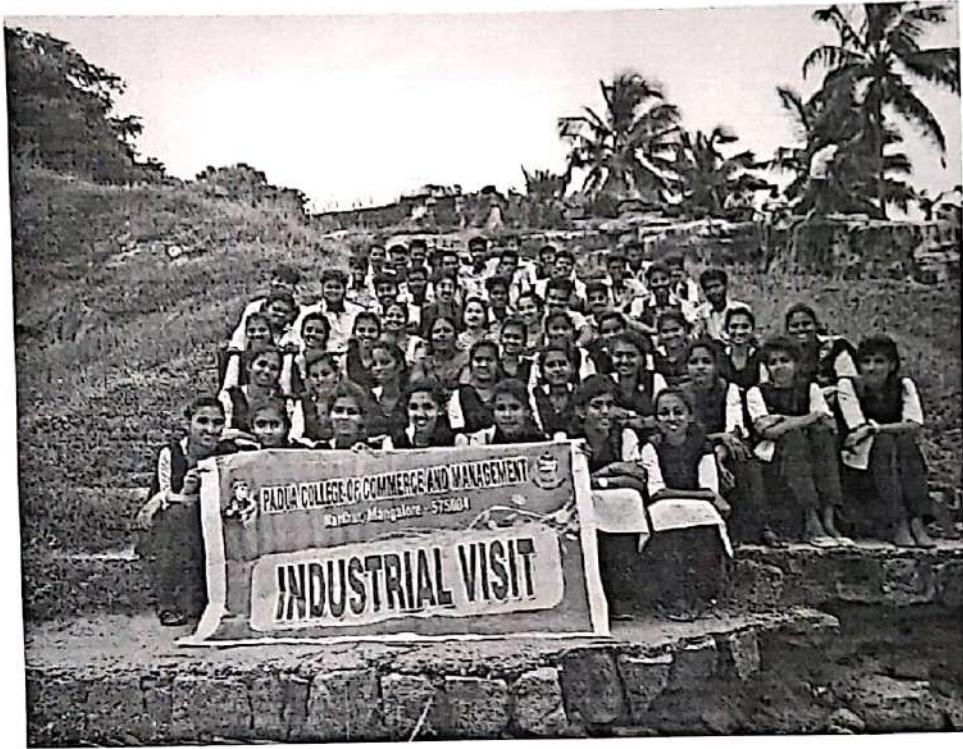

VISIT TO ULLAL DARGHA -13th OCTOBER 2018

The members of Cultural club and the Kannada language students of second B.Com visited the Rani Abbakka Circle and the Ullal Dargha on the 13th October 2018 at 11.00 am. The students also visited Sri Someshwara Temple and Beach. The visit was an educational one where our students gained cultural and historical knowledge. A total of 50 students and 6 faculty members visited the historical places.